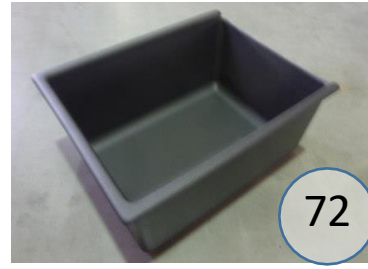

425

399

442

419

72

216

217

547

108

149

426

101

157

105

134

71

233

479

478

WNK: Eff to 05/14/25
US: Eff to 05/10/25

32319RP

479

WNK: Eff from 05/14/25
US: Eff from 05/10/25

30655RP1

138

US: Eff to 12/07/24
Wanek: Eff to 11/05/25

32047RP1

138

US: Eff from 12/07/24
Wanek: Eff from 11/05/25

176

165

109