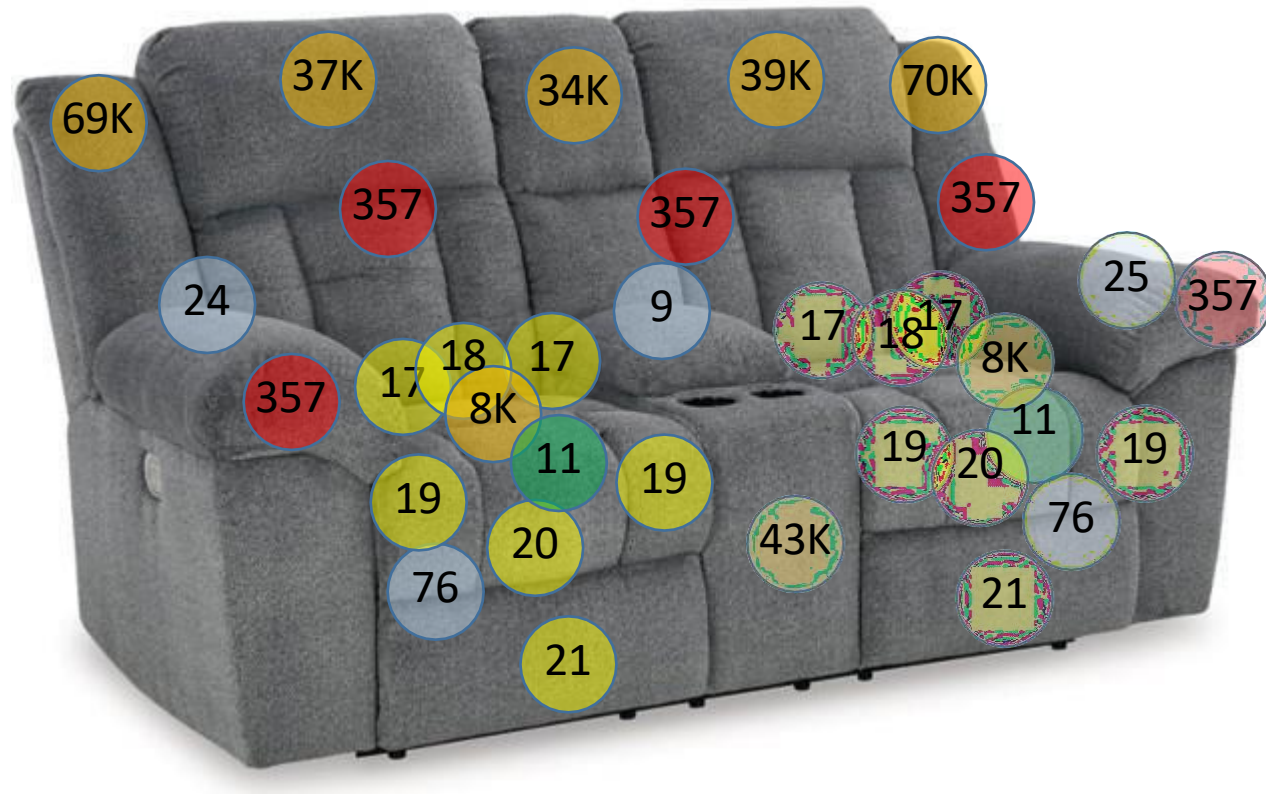

# 6930518

Call Out	Description
● (Red)	Blown Fiber
● (Yellow)	Cushion Chaise Pad - top Pad
● (Green)	Cushion Foam
● (Blue)	KD Component
● (Light Blue)	Cover

*Signature*  
DESIGN  
BY **ASHLEY**®

425

399

442

419

72

216

217

547

108

149

426

101

157

105

134

71

233

479

478

WNK: Eff to 05/14/25  
US: Eff to 05/10/25

32319RP

479

WNK: Eff from 05/14/25  
US: Eff from 05/10/25

30655RP1

138

US: Eff to 12/07/24  
Wanek: Eff to 11/05/25

32047RP1