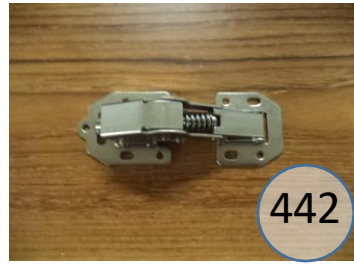

# 6930518

Call Out	Description
● (Red)	Blown Fiber
● (Yellow)	Cushion Chaise Pad - top Pad
● (Green)	Cushion Foam
● (Blue)	KD Component
● (Light Blue)	Cover

*Signature*  
DESIGN  
BY **ASHLEY**®

425

399

442

419

72

216

217

547

108

149

426