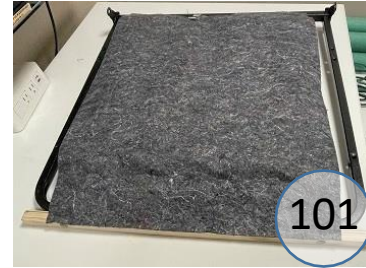

# 6930518

Call Out	Description
● (Red)	Blown Fiber
● (Yellow)	Cushion Chaise Pad - top Pad
● (Green)	Cushion Foam
● (Blue)	KD Component
● (Light Blue)	Cover

*Signature*  
DESIGN  
BY **ASHLEY**®

425

399

442

419

72

216

217

547

108

149

426