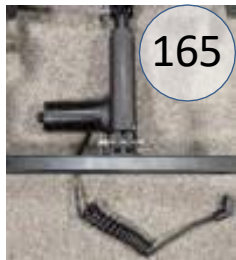

WNK: Eff to 05/14/25  
US: Eff to 05/10/25

32319RP

479

WNK: Eff from 05/14/25  
US: Eff from 05/10/25

30655RP1

138

US: Eff to 12/07/24  
Wanek: Eff to 11/05/25

32047RP1

138

US: Eff from 12/07/24  
Wanek: Eff from 11/05/25

176

165

109

*Signature*  
DESIGN  
BY **ASHLEY**®