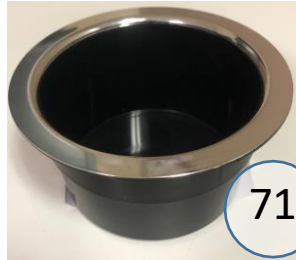

# 6930518

Call Out	Description
● (Red)	Blown Fiber
● (Yellow)	Cushion Chaise Pad - top Pad
● (Green)	Cushion Foam
● (Blue)	KD Component
● (Light Blue)	Cover

*Signature*  
DESIGN  
BY **ASHLEY**®

425

399

442

101

157

105

134

71

233

479

478